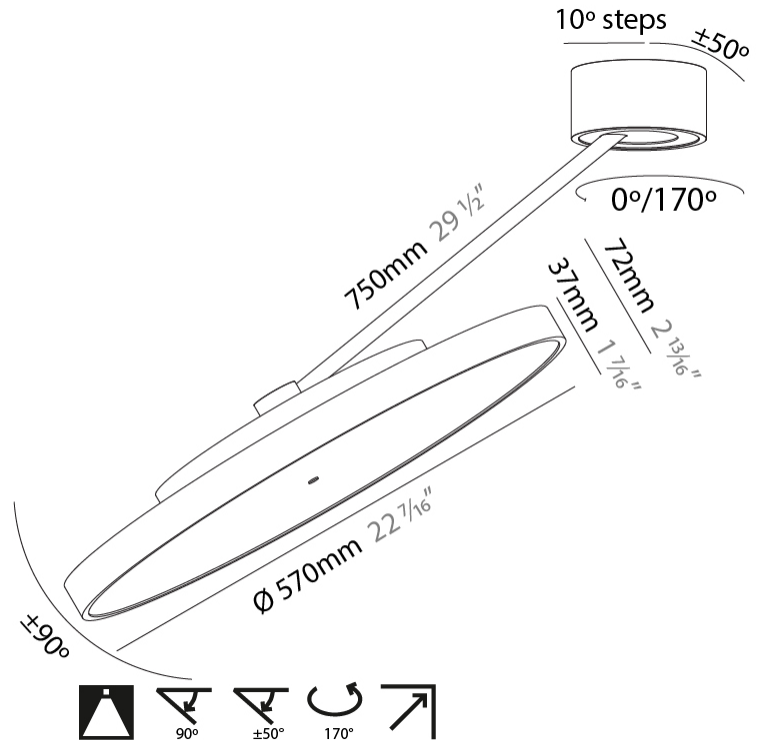

GENERAL

Series: Sign Diva Dancer
Subseries: Sign Diva Dancer
Brand: Prolicht
Division: Architectural
Mounting Type: Suspension
Mounting Location: Ceiling
Subcategory: Pendant

PHYSICAL

Shape: Round
Diameter (mm): 570
Diameter (in): 22 7/16
Height (mm): 870
Depth (mm): 72
Height (in): 34 1/4
Depth (in): 2 13/16
Extension (mm): 750
Extension (in): 29 1/2
Light Distribution: Adjustable / Direct
Weight (kg): 4.660
Weight (lbs): 10.273
Diffuser: PMMA - Opal / Micro-Prism / Sparkling Secret / Vintage Industrial
Fixture Finish: SSR / BKV / CWI / CRY / HAB / UFT / ITA / RUA / FTG / MYG / LOD / PUS / FRO / FUP / KIA / POP / BLS / SPG / MEY / GOH / GUM / CHC / COM / ABZ / JAG / OBR / MOS / ROR
Fixture Material: Extruded Aluminum / Steel

ELECTRICAL

Lamp Type: LED (Zhaga Standard)
Input Wattage (W): 49
Dimming: Tri-Mode (Non-Dimming and Phase Dimming (120Vac only) and 0-10V Dimming)
Driver Included: Yes
Driver Location: Integrated
Driver Type: Constant Current - Universal
Driver Class: Class 2
Input Voltage (V): 120 - 277
Constant Current (MA): 350

LED

Color Temperature (*K): 2700 / 3000 / 3500 / 4000
Max. Delivered Lumen (lm): 4978 / 5337 / 5384 / 5494
Nominal Lumen (lm): 6199 / 6646 / 6705 / 6842
CRI: >90 CRI
Lamp Life (hrs): 50000

OPTICAL

Adjustability: Rotational Canopy 170°; Tilting Canopy ±50°; Tilting Head ±90°

RATINGS AND CERTIFICATIONS

Certified By: Certified for North American Standards
IP rating: IP20