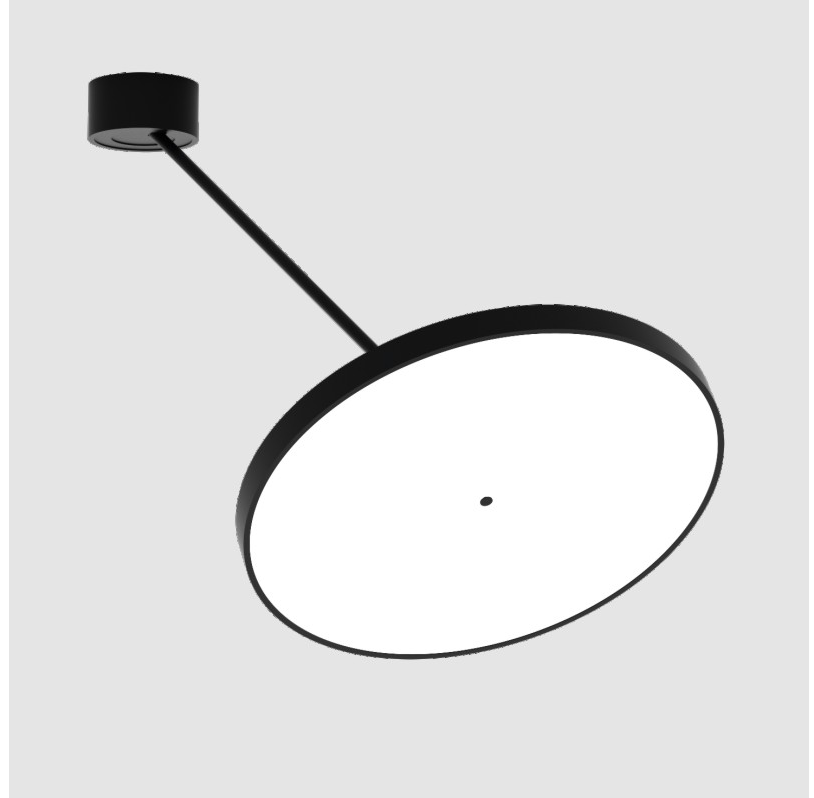

GENERAL

Series: Sign Diva Dancer
Subseries: Sign Diva Dancer
Brand: Prolicht
Division: Architectural
Mounting Type: Suspension
Mounting Location: Ceiling
Subcategory: Pendant

PHYSICAL

Shape: Round
Diameter (mm): 570
Diameter (in): 22 7/16
Height (mm): 870
Depth (mm): 72
Height (in): 34 1/4
Depth (in): 2 13/16
Extension (mm): 750
Extension (in): 29 1/2
Light Distribution: Adjustable / Direct
Weight (kg): 4.660
Weight (lbs): 10.273
Diffuser: PMMA - Opal / Micro-Prism / Sparkling Secret / Vintage Industrial
Fixture Finish: SSR / BKV / CWI / CRY / HAB / UFT / ITA / RUA / FTG / MYG / LOD / PUS / FRO / FUP / KIA / POP / BLS / SPG / MEY / GOH / GUM / CHC / COM / ABZ / JAG / OBR / MOS / ROR
Fixture Material: Extruded Aluminum / Steel

ELECTRICAL

Lamp Type: LED (Zhaga Standard)
Input Wattage (W): 49
Dimming: Tri-Mode (Non-Dimming and Phase Dimming (120Vac only) and 0-10V Dimming)
Driver Included: Yes
Driver Location: Integrated
Driver Type: Constant Current - Universal
Driver Class: Class 2
Input Voltage (V): 120 - 277
Constant Current (MA): 350

LED

Color Temperature (*K): 2700 / 3000 / 3500 / 4000
Max. Delivered Lumen (lm): 4978 / 5337 / 5384 / 5494
Nominal Lumen (lm): 6199 / 6646 / 6705 / 6842
CRI: >90 CRI
Lamp Life (hrs): 50000

OPTICAL

Adjustability: Rotational Canopy 170°; Tilting Canopy ±50°; Tilting Head ±90°

RATINGS AND CERTIFICATIONS

Certified By: Certified for North American Standards
IP rating: IP20