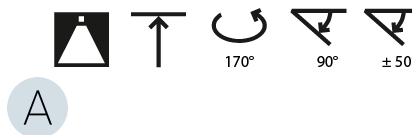

GENERAL

Series: Sign Diva Dancer
Subseries: Sign Diva Dancer
Brand: Prolicht
Division: Architectural
Mounting Type: Suspension
Mounting Location: Ceiling
Subcategory: Pendant

PHYSICAL

Shape: Round
Diameter (mm): 570
Diameter (in): 22 7/16
Height (mm): 1620
Height (in): 63 3/4
Light Distribution: Adjustable / Direct
Weight (kg): 6.0
Weight (lbs): 13.22
Diffuser: PMMA - Opal / Micro-Prism / Sparkling Secret / Vintage Industrial
Fixture Finish: SSR / BKV / CWI / CRY / HAB / UFT / ITA / RUA / FTG / MYG / LOD / PUS / FRO / FUP / KIA / POP / BLS / SPG / MEY / GOH / GUM / CHC / COM / ABZ / JAG / OBR / MOS / ROR
Fixture Material: Extruded Aluminum / Steel

ELECTRICAL

Lamp Type: LED (Zhaga Standard)
Input Wattage (W): 58.3
Total Output Wattage (W): 46.9
Dimming: Tri-Mode (Non-Dimming and Phase Dimming (120Vac only) and 0-10V Dimming)
Driver Included: Yes
Driver Location: Integrated
Driver Type: Constant Current - Universal
Driver Class: Class 2
Input Voltage (V): 120 - 277
Constant Current (MA): 350

LED

Color Temperature (°K): 3000 / 3500 / 4000
Max. Delivered Lumen (lm): 6120 / 6233 / 6360
CRI: >90 CRI
Lamp Life (hrs): 50000

OPTICAL

Adjustability: Rotational Canopy 170°; Tilting Canopy ±50°; Tilting Head ±90°

RATINGS AND CERTIFICATIONS

Certified By: Certified for North American Standards
IP rating: IP20