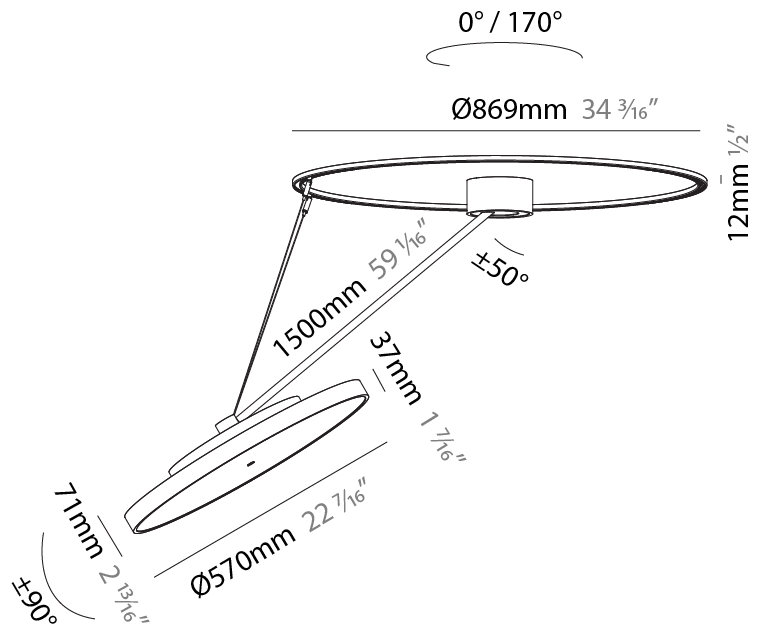

GENERAL

Series: Sign Diva Dancer
Subseries: Sign Diva Dancer
Brand: Prolicht
Division: Architectural
Mounting Type: Suspension
Mounting Location: Ceiling
Subcategory: Pendant

PHYSICAL

Shape: Round
Diameter (mm): 570
Diameter (in): 22 7/16
Height (mm): 1620
Height (in): 63 3/4
Light Distribution: Adjustable / Direct
Weight (kg): 6.0
Weight (lbs): 13.22
Diffuser: PMMA - Opal / Micro-Prism / Sparkling Secret / Vintage Industrial
Fixture Finish: SSR / BKV / CWI / CRY / HAB / UFT / ITA / RUA / FTG / MYG / LOD / PUS / FRO / FUP / KIA / POP / BLS / SPG / MEY / GOH / GUM / CHC / COM / ABZ / JAG / OBR / MOS / ROR
Fixture Material: Extruded Aluminum / Steel

ELECTRICAL

Lamp Type: LED (Zhaga Standard)
Input Wattage (W): 58.3
Total Output Wattage (W): 46.9
Dimming: Tri-Mode (Non-Dimming and Phase Dimming (120Vac only) and 0-10V Dimming)
Driver Included: Yes
Driver Location: Integrated
Driver Type: Constant Current - Universal
Driver Class: Class 2
Input Voltage (V): 120 - 277
Constant Current (MA): 350

LED

Color Temperature (°K): 3000 / 3500 / 4000
Max. Delivered Lumen (lm): 6120 / 6233 / 6360
CRI: >90 CRI
Lamp Life (hrs): 50000

OPTICAL

Adjustability: Rotational Canopy 170°; Tilting Canopy ±50°; Tilting Head ±90°

RATINGS AND CERTIFICATIONS

Certified By: Certified for North American Standards
IP rating: IP20